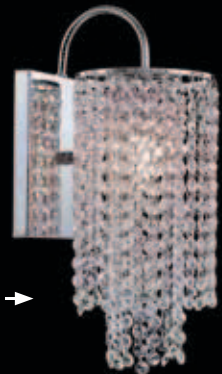

41043S22

ADJUSTABLE Cable Length
to 60"(153cm).

©

41041S22

Crystal: IMPERIAL™ (-22) (pictured),
Ø1 x 60w, ↔6"(15cm) x ↓12"(30cm)
↓ adj. to 60"(153cm)
Finish: Silver (S).

©

41042S22 →

Crystal: IMPERIAL™ (-22) (pictured),
Ø1 x 60w, ↔6"(15cm) x
↓14"(36cm) x 8"(20cm) Ext.
Finish: Silver (S).